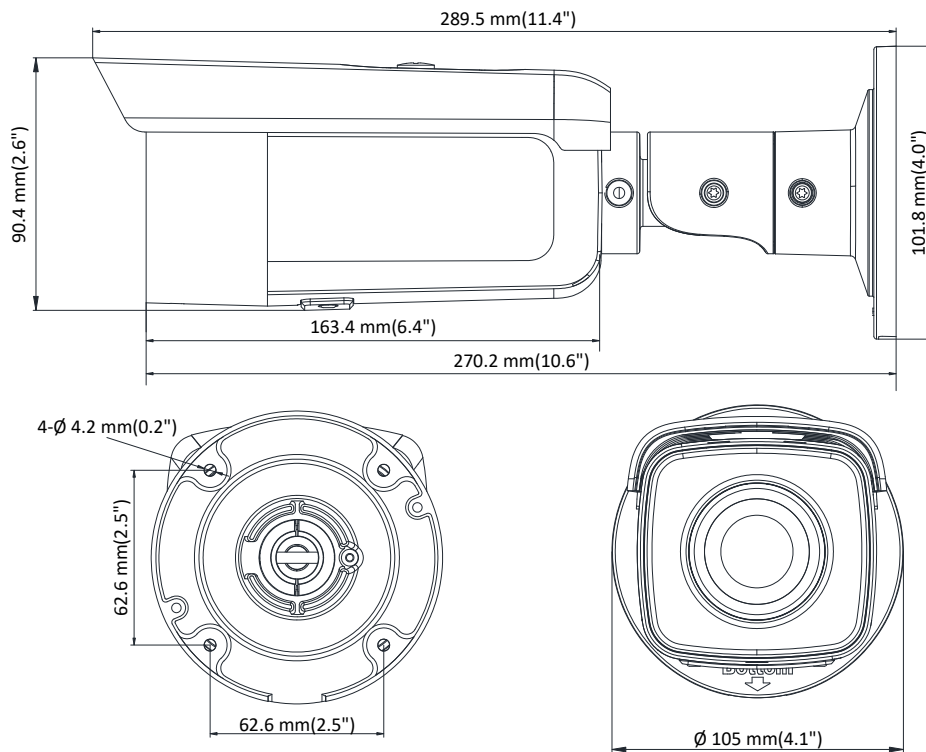

Dimensions

Accessories

Distributed by

DS-1260ZJ
Junction box

HIKVISION®

Headquarters

No.555 Qianmo Road, Binjiang District,
Hangzhou 310051, China
T +86-571-8807-5998
overseasbusiness@hikvision.com

Hikvision USA
T +1-909-895-0400
sales.usa@hikvision.com

Hikvision Australia
T +61-2-8599-4233
salesau@hikvision.com

Hikvision India
T +91-22-28469900
sales@pramahikvision.com

Hikvision Canada
T +1-866-200-6690
sales.canada@hikvision.com

Hikvision Thailand
T +662-275-9949
sales.thailand@hikvision.com

Hikvision Europe
T +31-23-5542770
sales.eu@hikvision.com

Hikvision Italy
T +39-0438-6902
info.it@hikvision.com

Hikvision Brazil
T +55 11 3318-0050
Latam.support@hikvision.com

Hikvision Turkey
T +90 [216]521 7070- 7074
sales.tr@hikvision.com

Hikvision Malaysia
T +601-7652-2413
sales.my@hikvision.com

Hikvision UK & Ireland
T +01628-902140
sales.uk@hikvision.com

Hikvision South Africa
Tel: +27 (10) 0351172
sale.africa@hikvision.com

Hikvision France
T +33(0)1-85-330-450
info.fr@hikvision.com

Hikvision Kazakhstan
T +7-727-9730667
nikia.panfilov@hikvision.ru

Hikvision Vietnam
T +84-974270888
sales.vt@hikvision.com

Hikvision UAE
T +971-4-4432090
salesme@hikvision.com

Hikvision Singapore
T +65-6684-4718
sg@hikvision.com

Hikvision Spain
T +34-91-737-16-55
info.es@hikvision.com

Hikvision Tashkent
T +99-87-1238-9438
uzb@hikvision.ru

Hikvision Hong Kong
T +852-2151-1761
info.hk@hikvision.com

Hikvision Russia
T +7-495-669-67-99
sateru@hikvision.com

Hikvision Korea
T +82-[0]31-731-8817
sales.korea@hikvision.com

Hikvision Poland
T +48-22-460-01-50
info.pl@hikvision.com

Hikvision Indonesia
T +62-21-2933759
Sales.Indonesia@hikvision.com

Hikvision Colombia
sales.colombia@hikvision.com